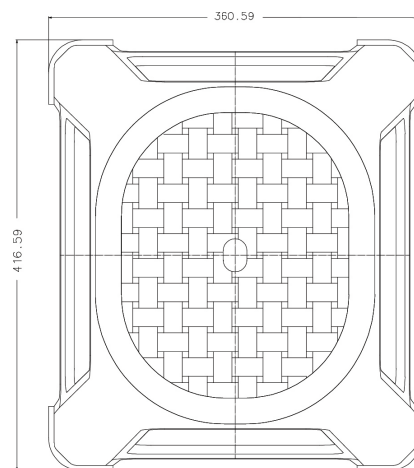

## DIMENSIONS

## TECHNICAL FEATURES

Length	361 mm
Width	417 mm
Height	462 mm
Stacking	50 mm
Weight	0,99 kg
Maximum load	120 kg

## LOGISTIC DATA

Euro-pallet	1200X800
20' DC	3366
40' DC	7344
40' HC	8640
90 cbm Truck	8910