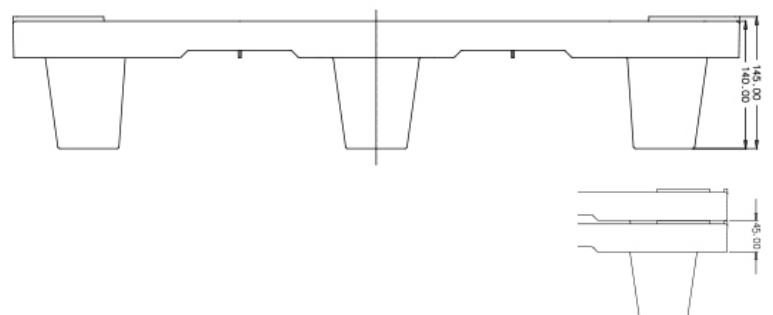

DIMENSIONS