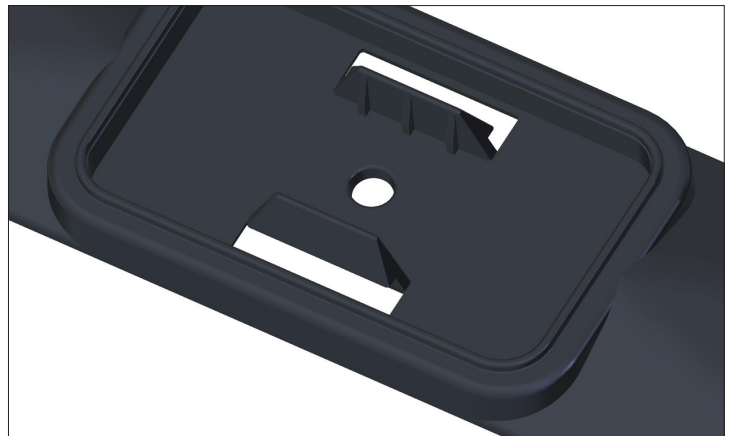

AVAILABLE COLORS

RAL 9005

RAL 9010

011.00160

011.00161