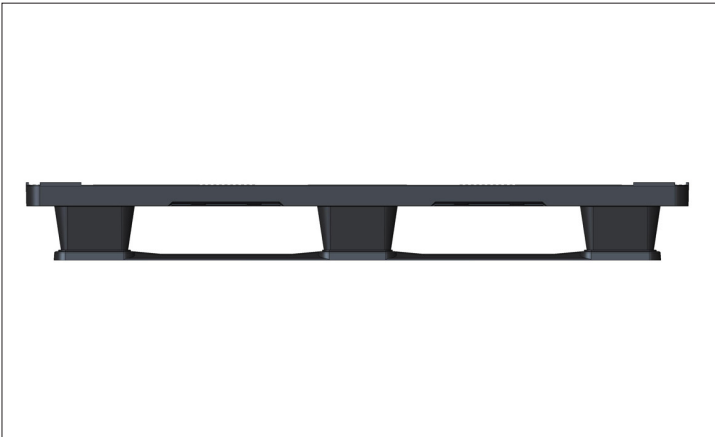

AVAILABLE COLORS

RAL 9005

RAL 9010

011.00160

011.00161