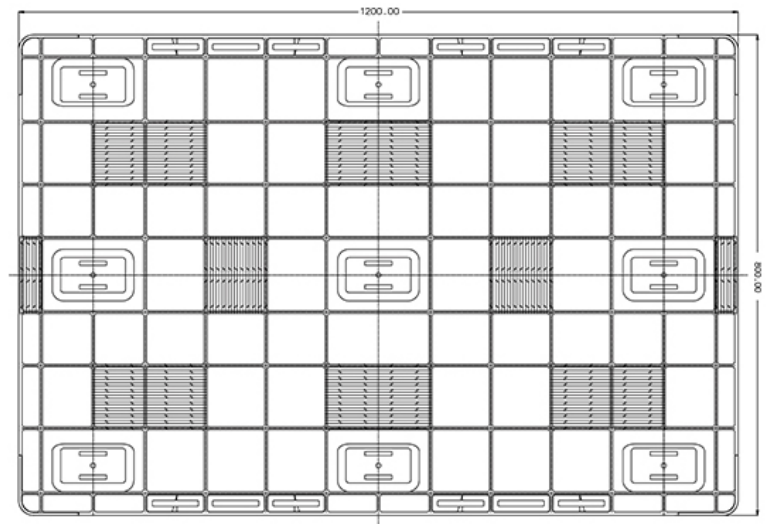

DIMENSIONS