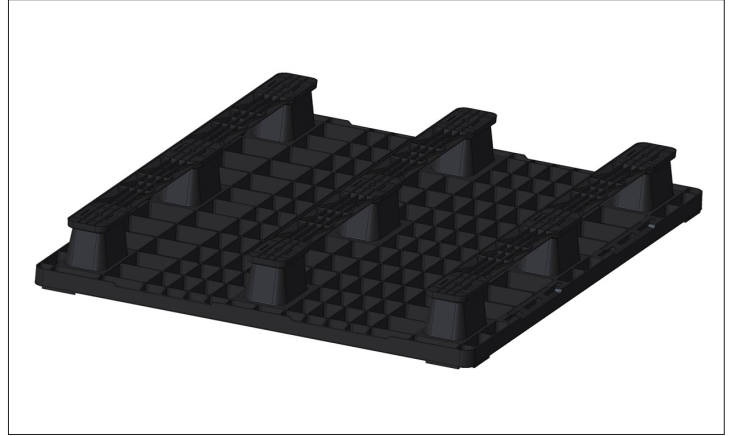

AVAILABLE COLORS

RAL 9005

RAL 9010

011.00160

011.00161