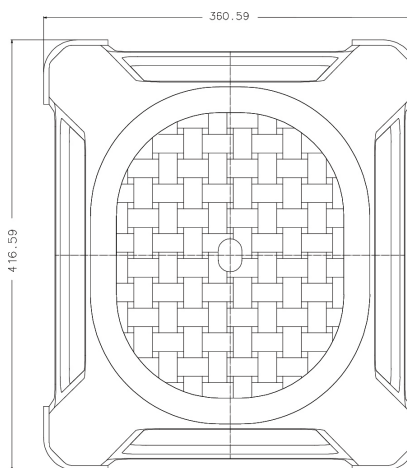

## DIMENSIONS

## TECHNICAL FEATURES

Length	361 mm
Width	417 mm
Height	462 mm
Stacking	50 mm
Weight	0,99 kg
Maximum load	120 kg

## LOGISTIC DATA

Pallet   1200x800x2600	270
90 cbm Truck   33 pallets	8910
20' DC   11 pallets	3366
40' DC   24 pallets	7344
40' HC   24 pallets	8640